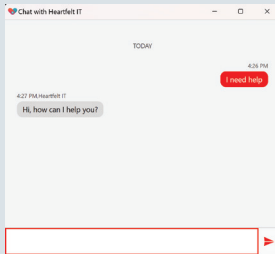

ACCESS IT SERVICES & SUPPORT

Business Hours: Mon-Fri, 7AM - 7PM EST

Access from Tray Icon on Your Computer

Live Chat

- Request support
- support@heartfeltit.com
- Live Chat
- 800-322-9871
- Customer Portal
- Learning portal

Request Support Form

Website heartfeltit.com

Email support@heartfeltit.com

Call **(800)322-9871**

For urgent issues outside of working hours: sos@heartfeltit.com